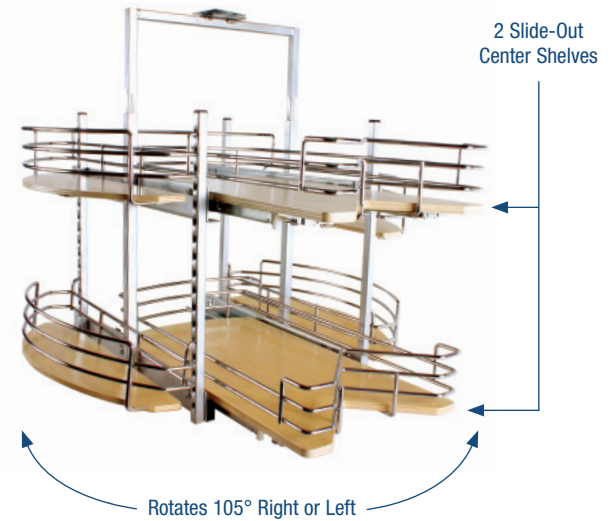

**LAZY SUSAN
DRAWER
SYSTEM TECH
SHEET**

Technical Specification Sheet

SDS-FR-28-CW

Post Height Range

25"
[635mm]
to
30"
[762mm]

SDS-KD-28-CW

Wood Lazy Susan Drawer Systems

- KV® full-extension, In-Line™ undermount slides fitted with soft-close technology
- Heavy gauge chrome-plated wire
- 1/2" thick, multi-ply shelf platforms with UV-cured clear coat finish
- Birch veneer 1/2" shelf platforms

21" [533 mm] extension

SDS-FR-28-CW

20" [508 mm] extension

SDS-KD-28-CW

Full-Round Center Shelf
(for SDS-FR-28-CW)

Kidney-Shaped Center Shelf
(for SDS-KD-28-CW)

Side Basket
(for SDS-KD-28-CW
and SDS-FR-28-CW)

Stock #	Diameter A	B	C	D	Finish	Units per Carton	Weight per Carton
FULL-ROUND							
SDS-FR-28-CW	28" [711mm]	-	-	-	Birch	1*	70 lbs. [31.75 kg.]
KIDNEY-SHAPED							
SDS-KD-28-CW	28" [711mm]	21" [533mm]	7" [178 mm]	5" [127 mm]	Birch	1*	70 lbs. [31.75 kg.]