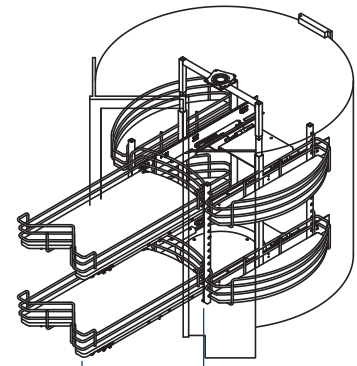

**LAZY SUSAN
DRAWER
SYSTEM TECH
SHEET**

Technical Specification Sheet

SDS-FR-28-CW

Post Height Range

25"
[635mm]
to
30"
[762mm]

SDS-KD-28-CW

Wood Lazy Susan Drawer Systems

- KV® full-extension, In-Line™ undermount slides fitted with soft-close technology
- Heavy gauge chrome-plated wire
- 1/2" thick, multi-ply shelf platforms with UV-cured clear coat finish
- Birch veneer 1/2" shelf platforms

21" [533 mm] extension

SDS-FR-28-CW

20" [508 mm] extension

SDS-KD-28-CW

Full-Round Center Shelf
(for SDS-FR-28-CW)

Kidney-Shaped Center Shelf
(for SDS-KD-28-CW)

Side Basket
(for SDS-KD-28-CW
and SDS-FR-28-CW)

Stock #	Diameter A	B	C	D	Finish	Units per Carton	Weight per Carton
FULL-ROUND							
SDS-FR-28-CW	28" [711mm]	-	-	-	Birch	1*	70 lbs. [31.75 kg.]
KIDNEY-SHAPED							
SDS-KD-28-CW	28" [711mm]	21" [533mm]	7" [178 mm]	5" [127 mm]	Birch	1*	70 lbs. [31.75 kg.]