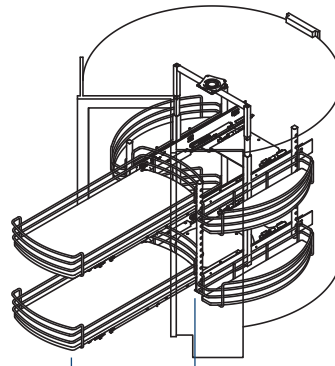

**LAZY SUSAN
DRAWER
SYSTEM TECH
SHEET**

Technical Specification Sheet

SDS-FR-28-CW

Post Height Range

25"
[635mm]
to
30"
[762mm]

SDS-KD-28-CW

Wood Lazy Susan Drawer Systems

- KV® full-extension, In-Line™ undermount slides fitted with soft-close technology
- Heavy gauge chrome-plated wire
- 1/2" thick, multi-ply shelf platforms with UV-cured clear coat finish
- Birch veneer 1/2" shelf platforms

21" [533 mm] extension

SDS-FR-28-CW

20" [508 mm] extension

SDS-KD-28-CW

Full-Round Center Shelf
(for SDS-FR-28-CW)

Kidney-Shaped Center Shelf
(for SDS-KD-28-CW)

Side Basket
(for SDS-KD-28-CW
and SDS-FR-28-CW)

Stock #	Diameter A	B	C	D	Finish	Units per Carton	Weight per Carton
FULL-ROUND							
SDS-FR-28-CW	28" [711mm]	-	-	-	Birch	1*	70 lbs. [31.75 kg.]
KIDNEY-SHAPED							
SDS-KD-28-CW	28" [711mm]	21" [533mm]	7" [178 mm]	5" [127 mm]	Birch	1*	70 lbs. [31.75 kg.]