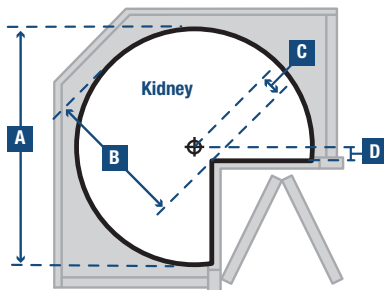

**LAZY SUSAN
DRAWER
SYSTEM TECH
SHEET**

Technical Specification Sheet

SDS-FR-28-CW

Post Height Range

25"
[635mm]
to
30"
[762mm]

SDS-KD-28-CW

Wood Lazy Susan Drawer Systems

- KV® full-extension, In-Line™ undermount slides fitted with soft-close technology
- Heavy gauge chrome-plated wire
- 1/2" thick, multi-ply shelf platforms with UV-cured clear coat finish
- Birch veneer 1/2" shelf platforms

21" [533 mm] extension

SDS-FR-28-CW

20" [508 mm] extension

SDS-KD-28-CW

Full-Round Center Shelf
(for SDS-FR-28-CW)

Kidney-Shaped Center Shelf
(for SDS-KD-28-CW)

Side Basket
(for SDS-KD-28-CW
and SDS-FR-28-CW)

Stock #	Diameter A	B	C	D	Finish	Units per Carton	Weight per Carton
FULL-ROUND							
SDS-FR-28-CW	28" [711mm]	-	-	-	Birch	1*	70 lbs. [31.75 kg.]
KIDNEY-SHAPED							
SDS-KD-28-CW	28" [711mm]	21" [533mm]	7" [178 mm]	5" [127 mm]	Birch	1*	70 lbs. [31.75 kg.]