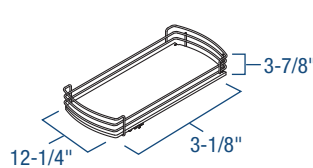

**LAZY SUSAN
DRAWER
SYSTEM TECH
SHEET**

Technical Specification Sheet

SDS-FR-28-CW

Post Height Range

25"
[635mm]
to
30"
[762mm]

SDS-KD-28-CW

Wood Lazy Susan Drawer Systems

- KV® full-extension, In-Line™ undermount slides fitted with soft-close technology
- Heavy gauge chrome-plated wire
- 1/2" thick, multi-ply shelf platforms with UV-cured clear coat finish
- Birch veneer 1/2" shelf platforms

21" [533 mm] extension

SDS-FR-28-CW

20" [508 mm] extension

SDS-KD-28-CW

Full-Round Center Shelf
(for SDS-FR-28-CW)

Kidney-Shaped Center Shelf
(for SDS-KD-28-CW)

Side Basket
(for SDS-KD-28-CW
and SDS-FR-28-CW)

Stock #	Diameter A	B	C	D	Finish	Units per Carton	Weight per Carton
FULL-ROUND							
SDS-FR-28-CW	28" [711mm]	-	-	-	Birch	1*	70 lbs. [31.75 kg.]
KIDNEY-SHAPED							
SDS-KD-28-CW	28" [711mm]	21" [533mm]	7" [178 mm]	5" [127 mm]	Birch	1*	70 lbs. [31.75 kg.]