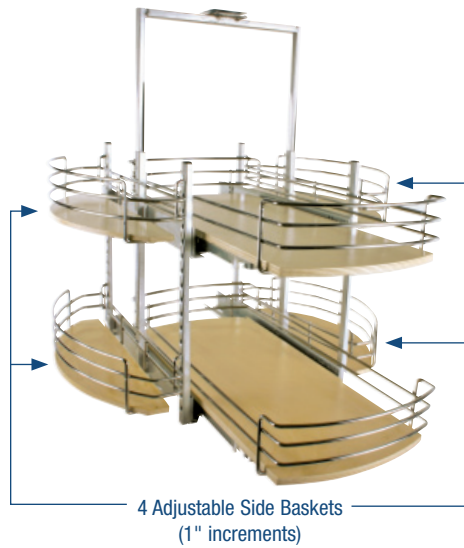

**LAZY SUSAN
DRAWER
SYSTEM TECH
SHEET**

Technical Specification Sheet

SDS-FR-28-CW

Post Height Range

25"
[635mm]
to
30"
[762mm]

SDS-KD-28-CW

Wood Lazy Susan Drawer Systems

- KV® full-extension, In-Line™ undermount slides fitted with soft-close technology
- Heavy gauge chrome-plated wire
- 1/2" thick, multi-ply shelf platforms with UV-cured clear coat finish
- Birch veneer 1/2" shelf platforms

21" [533 mm] extension

SDS-FR-28-CW

20" [508 mm] extension

SDS-KD-28-CW

Full-Round Center Shelf
(for SDS-FR-28-CW)

Kidney-Shaped Center Shelf
(for SDS-KD-28-CW)

Side Basket
(for SDS-KD-28-CW
and SDS-FR-28-CW)

Stock #	Diameter A	B	C	D	Finish	Units per Carton	Weight per Carton
FULL-ROUND							
SDS-FR-28-CW	28" [711mm]	-	-	-	Birch	1*	70 lbs. [31.75 kg.]
KIDNEY-SHAPED							
SDS-KD-28-CW	28" [711mm]	21" [533mm]	7" [178 mm]	5" [127 mm]	Birch	1*	70 lbs. [31.75 kg.]