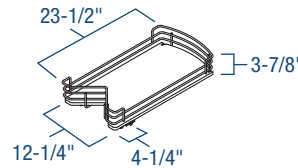

**LAZY SUSAN
DRAWER
SYSTEM TECH
SHEET**

Technical Specification Sheet

SDS-FR-28-CW

Post Height Range

25"
[635mm]
to
30"
[762mm]

SDS-KD-28-CW

Wood Lazy Susan Drawer Systems

- KV® full-extension, In-Line™ undermount slides fitted with soft-close technology
- Heavy gauge chrome-plated wire
- 1/2" thick, multi-ply shelf platforms with UV-cured clear coat finish
- Birch veneer 1/2" shelf platforms

21" [533 mm] extension

SDS-FR-28-CW

20" [508 mm] extension

SDS-KD-28-CW

Full-Round Center Shelf
(for SDS-FR-28-CW)

Kidney-Shaped Center Shelf
(for SDS-KD-28-CW)

Side Basket
(for SDS-KD-28-CW
and SDS-FR-28-CW)

Stock #	Diameter A	B	C	D	Finish	Units per Carton	Weight per Carton
FULL-ROUND							
SDS-FR-28-CW	28" [711mm]	-	-	-	Birch	1*	70 lbs. [31.75 kg.]
KIDNEY-SHAPED							
SDS-KD-28-CW	28" [711mm]	21" [533mm]	7" [178 mm]	5" [127 mm]	Birch	1*	70 lbs. [31.75 kg.]